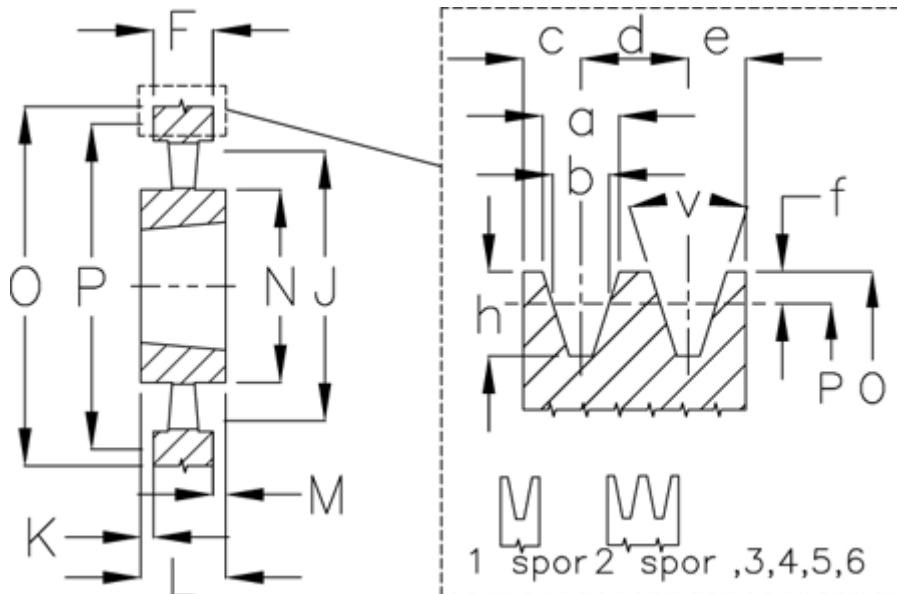

Article number: 604111063003

Description: V-belt pulley SPB 630/3 TL3535

Measures

a	= 16.3	For bush	= 3535	O	= 637.0
b	= 14.0	h	= 17.5	P	= 630
Bush ζ max	= 90	J	= 587	Type	= SPB
c	= 12.5	K	= -	v	= 38 grader
d	= 19.0	L	= 89		
e	= 12.5	m	= 26.0		
f	= 3.5	N	= 175		
F	= 63	Number of ribs	= 3		